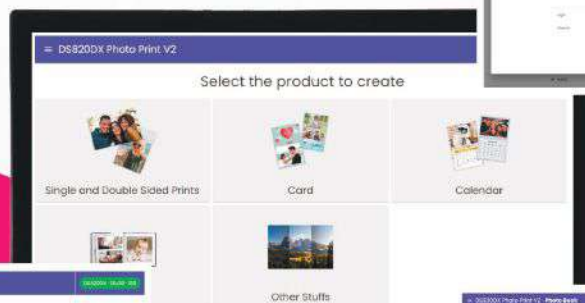

Designed for All Professional Photo Needs

Social Photography
Wedding, Birth

Professional Photo Books
Instant Photo Books

Commercial Documents
Flyers, Menus

School Photography
Students Portraits

Greeting Cards
Anniversary Invitations

DS820DX PHOTO PRINT SOFTWARE V2

Available on Windows and MAC

DS820DX
PHOTO PRINT
SOFTWARE

Powerful, intuitive and professional software for every user.

The DS820DX Photo Print Software has been designed for fast image selection, quick modification and printing across all formats. Its upgraded interface introduces a modern layout allowing users to produce premium-quality photo albums, prints and a lot of photo products with ease.

Media roll for single-sided printing

Media sheets for duplex printing

ONE CONFIGURATION, ALL FORMATS, ALL MEDIA

DT-T9 LITE II

Fast and user-friendly photo order terminal.

SNAPLAB PRO

Both printers are now fully managed through an all-in-one software.